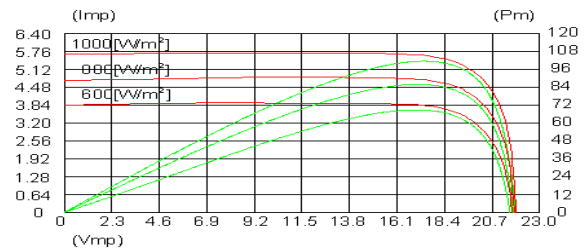

**ELECTRICAL SPECIFICATIONS**

Model NO.	SLS085M	SLS090M
Peak power(Pmax)	85W	90W
Maximum power voltage(Vmp)	18.0V	18.2V
Maximum power current(Imp)	4.72A	4.94A
Short-circuit current(Isc)	5.09A	5.24A
Open circuit voltage(Voc)	22.1V	22.4V
Cell efficiency(η)	16.80%	17.80%
Power tolerance:	±3%	
Operating temperature	-40°C to +85°C	
Maximum system voltage	715VDC	

**PHYSICAL CHARACTERISTICS**

**TEMPERATURE COEFFICIENT**

Current temperature coefficient	0.037%/°C
Voltage temperature coefficient	-0.34%/°C
Power temperature coefficient	-0.48%/°C

STC: Irradiance of 1000W /m2, AM 1.5, Cell Temperature of 25°C

**ELECTRICAL CHARACTERISTICS**

**MECHANICAL SPECIFICATIONS**

Cell Type	156mm
Number of Cells	36 cells in series
Weight	8.0 kg (17.6 lbs)
Dimension	920×670×30mm
Max Load	5400 Pascals ( 112 lb/ft2)
Junction Box	
Cable/Connector	

**ELECTRICAL SPECIFICATIONS**

Model NO.	SLS120M	SLS125M
Peak power(Pmax)	120W	125W
Maximum power voltage(Vmp)	17.8V	18V
Maximum power current(Imp)	6.74A	6.94A
Short-circuit current(Isc)	7.14A	7.36A
Open circuit voltage(Voc)	22.1V	22.4V
Cell efficiency(η)	16.80%	17.80%
Power tolerance:	±3%	
Operating temperature	-40°C to +85°C	
Maximum system voltage	715VDC	