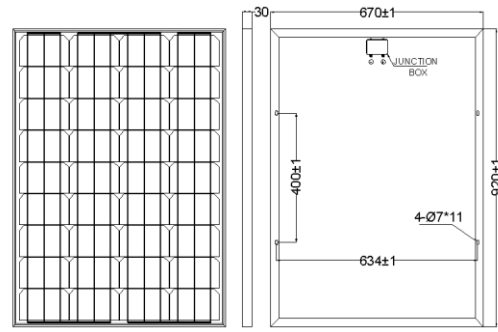

ELECTRICAL SPECIFICATIONS

Model NO.	SLS085M	SLS090M
Peak power(Pmax)	85W	90W
Maximum power voltage(Vmp)	18.0V	18.2V
Maximum power current(Imp)	4.72A	4.94A
Short-circuit current(Isc)	5.09A	5.24A
Open circuit voltage(Voc)	22.1V	22.4V
Cell efficiency(η)	16.80%	17.80%
Power tolerance:	±3%	
Operating temperature	-40°C to +85°C	
Maximum system voltage	715VDC	

PHYSICAL CHARACTERISTICS