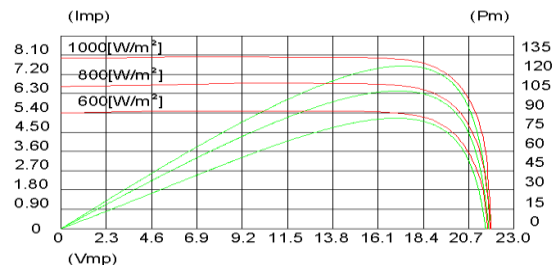

**ELECTRICAL SPECIFICATIONS**

Model NO.	SLS085M	SLS090M
Peak power(Pmax)	85W	90W
Maximum power voltage(Vmp)	18.0V	18.2V
Maximum power current(Imp)	4.72A	4.94A
Short-circuit current(Isc)	5.09A	5.24A
Open circuit voltage(Voc)	22.1V	22.4V
Cell efficiency(η)	16.80%	17.80%
Power tolerance:	±3%	
Operating temperature	-40°C to +85°C	
Maximum system voltage	715VDC	

**ELECTRICAL SPECIFICATIONS**

Model NO.	SLS120M	SLS125M
Peak power(Pmax)	120W	125W
Maximum power voltage(Vmp)	17.8V	18V
Maximum power current(Imp)	6.74A	6.94A
Short-circuit current(Isc)	7.14A	7.36A
Open circuit voltage(Voc)	22.1V	22.4V
Cell efficiency(η)	16.80%	17.80%
Power tolerance:	±3%	
Operating temperature	-40°C to +85°C	
Maximum system voltage	715VDC	

**PHYSICAL CHARACTERISTICS**

**TEMPERATURE COEFFICIENTS**

Current temperature coefficient	0.037%/°C
Voltage temperature coefficient	-0.34%/°C
Power temperature coefficient	-0.48%/°C

STC: Irradiance of 1000W /m2, AM 1.5, Cell Temperature of 25°C

**ELECTRICAL CHARACTERISTICS**

**MECHANICAL SPECIFICATIONS**

Cell Type	156mm
Number of Cells	36 cells in series
Weight	10.3 kg (22.66bs)
Dimension	1185×670×30mm
Max Load	5400 Pascals ( 112 lb/ft2)
Junction Box	
Cable/Connector	