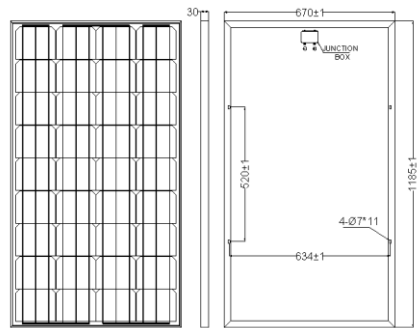

PHYSICAL CHARACTERISTICS