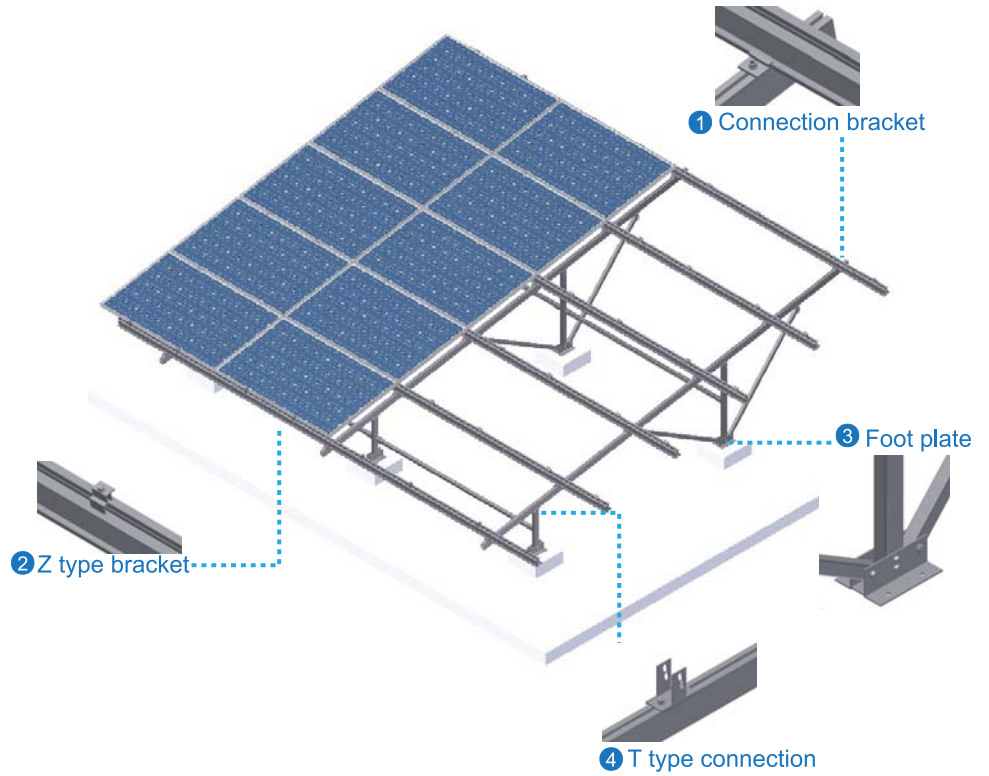

Hercules series Ground(Farm) Mounting

Features and benefits

- The product is suitable for power plants, easy to install with RC foundation piles or anchors structure.
- Large span designation between extrusion tube and the foundation pile, save install wages.
- The main extrusion tube and cross tube used in connectors, easy installation.

Specification

MB-KM-14
Cross connector
Aluminum alloy
(6005-T5)

AL-4040-025
T type connect piece
Aluminum alloy
(6005-T5)

AL-4040-023
T type bracket
Aluminum alloy
(6005-T5)

AL-4040-022
Z type bracket
Aluminum alloy
(6005-T5)