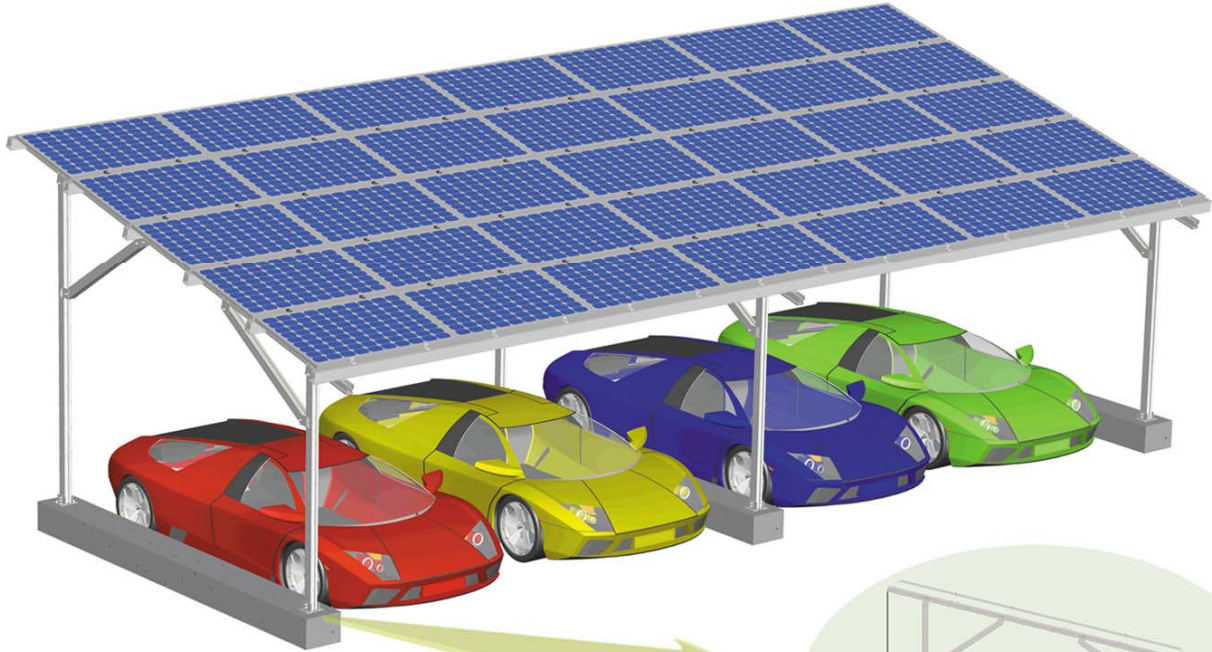

Carport Mounting System

Single Row Carport

System Introduction

This All-aluminum carport mounting system adopts AL6005-T5, with some parts pre-assembled before delivery, which helps to save onsite installation time and labor cost.

Advantages

- ★ High water resistance.
- ★ Strong Anti-corrosive, light-weight, high intensity.
- ★ To be installed over existing car park, help to economize land utilization.

Note: Customized design available.