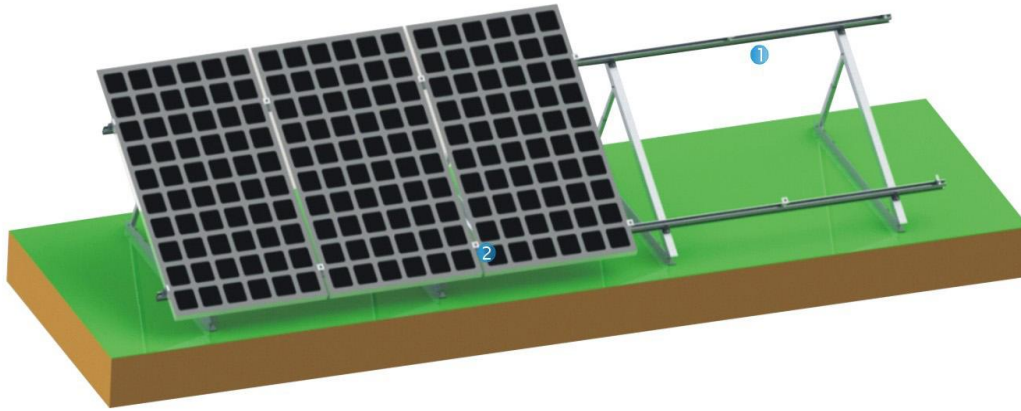

ROOF MOUNT COMPONENTS

Web: www.emperysolar.com

Cable Clip

Plastic Cable Clip

Stainless Cable Clip

Grounding Clip

Grounding Lug

Bonding Jumper

ITEM NO.	MATERIAL	SPEC.	SURFACE
EPR-PCC Plastic Cable Clip	PLASTIC	for 2 cable	Black
EPR-SCC Stainless Cable Clip	SUS304	for 2/4 cable	Clean
EPR-GC Grounding Clip	SUS304	-----	Clean
EPR-GL Grounding Lug	AL6005-T5	-----	Clean
EPR-BJ Bonding Jumper	Copper Steel	160/180/200 Customized	Clean

INSTALLATION STEPS:

1 Pre embedded expansion screw M10-100

2 Install Adjustable Triangle Bracket

3 Install Rails

4 Fix the PV Module

DETAILS: