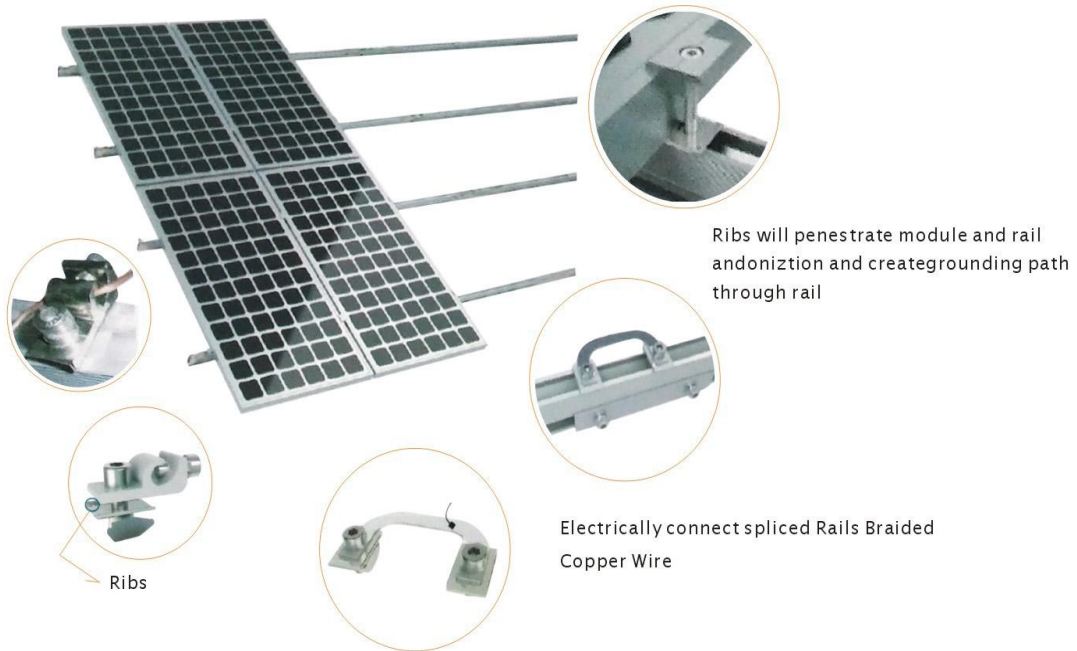

ROOF MOUNT COMPONENTS

Web: www.emperysolar.com

Cable Clip

Plastic Cable Clip

Stainless Cable Clip

Grounding Clip

Grounding Lug

Bonding Jumper

ITEM NO.	MATERIAL	SPEC.	SURFACE
EPR-PCC Plastic Cable Clip	PLASTIC	for 2 cable	Black
EPR-SCC Stainless Cable Clip	SUS304	for 2/4 cable	Clean
EPR-GC Grounding Clip	SUS304	-----	Clean
EPR-GL Grounding Lug	AL6005-T5	-----	Clean
EPR-BJ Bonding Jumper	Copper Steel	160/180/200 Customized	Clean

INSTALLATION STEPS:

1 Pre embedded expansion screw M10-100

2 Install Adjustable Triangle Bracket

3 Install Rails

4 Fix the PV Module

DETAILS: