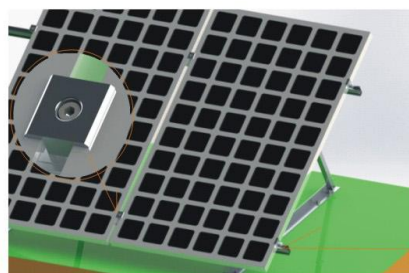

ITEM NO.	MATERIAL	SPEC.	SURFACE
EPR-PCC Plastic Cable Clip	PLASTIC	for 2 cable	Black
EPR-SCC Stainless Cable Clip	SUS304	for 2/4 cable	Clean
EPR-GC Grounding Clip	SUS304	-----	Clean
EPR-GL Grounding Lug	AL6005-T5	-----	Clean
EPR-BJ Bonding Jumper	Copper Steel	160/180/200 Customized	Clean

INSTALLATION STEPS:

1 Pre embedded expansion screw M10-100

2 Install Adjustable Triangle Bracket

3 Install Rails

4 Fix the PV Module

DETAILS: