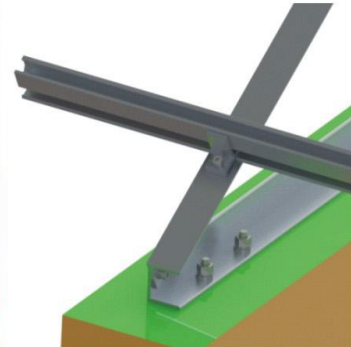

ROOF MOUNT COMPONENTS

Web: www.emperysolar.com

Cable Clip

Plastic Cable Clip

Stainless Cable Clip

Grounding Clip

Grounding Lug

Bonding Jumper

ITEM NO.	MATERIAL	SPEC.	SURFACE
EPR-PCC Plastic Cable Clip	PLASTIC	for 2 cable	Black
EPR-SCC Stainless Cable Clip	SUS304	for 2/4 cable	Clean
EPR-GC Grounding Clip	SUS304	-----	Clean
EPR-GL Grounding Lug	AL6005-T5	-----	Clean
EPR-BJ Bonding Jumper	Copper Steel	160/180/200 Customized	Clean

INSTALLATION STEPS:

1 Pre embedded expansion screw M10-100

2 Install Adjustable Triangle Bracket

3 Install Rails

4 Fix the PV Module

DETAILS: