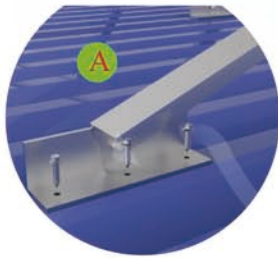

CP-FT Metal Roof Solar Mounting System

Main Components

End Clamp

mount

Installation Guide

step 1

Open the structure and fix it on the metal roof.

step 2

Fix solar panels on the mounts with clamps.

step 3

Finished.