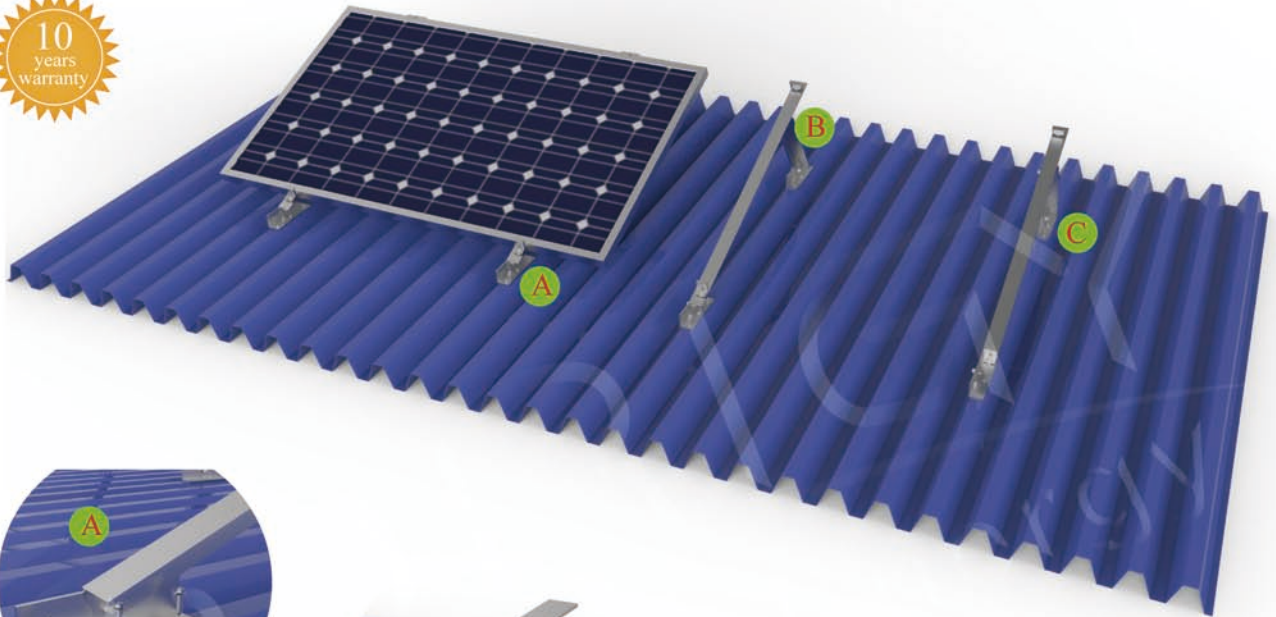

CP-FT Metal Roof Solar Mounting System

Main Components

End Clamp

mount

Installation Guide

step 1

Open the structure and fix it on the metal roof.

step 2

Fix solar panels on the mounts with clamps.

step 3

Finished.