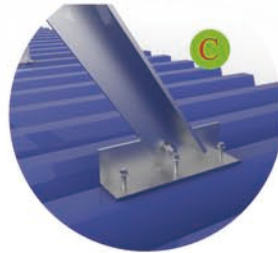

CP-FT Metal Roof Solar Mounting System

Main Components

End Clamp

mount

Installation Guide

step 1

Open the structure and fix it on the metal roof.

step 2

Fix solar panels on the mounts with clamps.

step 3

Finished.