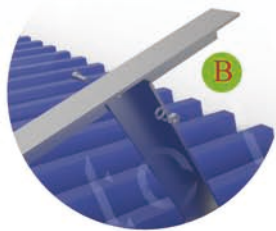

CP-FT Metal Roof Solar Mounting System

Main Components

End Clamp

mount

Installation Guide

step 1

Open the structure and fix it on the metal roof.

step 2

Fix solar panels on the mounts with clamps.

step 3

Finished.