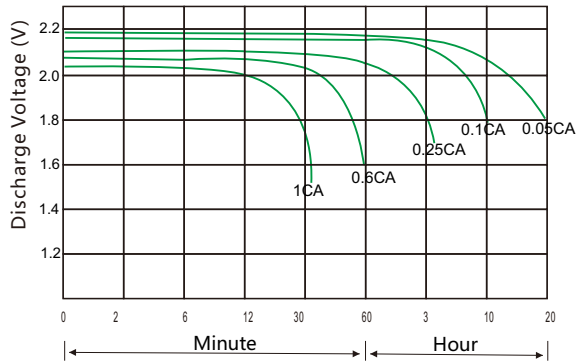

Specifications

Battery Model	ICS-800	
Nominal voltage	2V	
Capacity	800Ah (10HR ,80A, 1.80V, 25°C)	
Approx.Weight	54.5kg	
Internal Resistance	Approx 0.21mΩ	
Max Charge Current Allowed	200A	
Charge Voltage (25°C)	Cycle use	Float use
	2.35V/cell	2.25V/cell
Temperature Ranges	Operation(maximum): -40°C to 55°C (-40°F to 131°F)	
	Operation(recommended): 15°C to 25°C (59°F to 77°F)	
	Storage: -20°C to 40°C (-4°F to 104°F)	
Terminal	M8 Female	
Terminal Hardware	15 ± 1.0 N.m	
Container Material	ABS (V0 optional)	

Dimensions (mm)

Constant Current Discharge Data Units: Amperes (25°C, 77°F)

End voltage per cell	15min	20min	30min	40min	50min	1h	2h	3h	5h	8h	10h
1.65V	960	920	740	640	560	450	275	208	137	95.0	84.0
1.70V	920	860	700	600	540	447	270	205	135	92.0	83.0
1.75V	850	750	650	580	520	443	267	203	133	90.0	82.0
1.80V	750	680	620	540	450	441	265	201	130	88.0	81.0

Constant Power Discharge Data Units: Watts per cell (25°C, 77°F)

End voltage per cell	15min	20min	30min	40min	50min	1h	2h	3h	5h	8h	10h
1.65V	1810	1620	1400	1180	1040	880	580	450	325	230	205
1.70V	1680	1540	1280	1100	990	860	550	430	315	220	195
1.75V	1600	1400	1240	1050	960	840	540	420	310	212	185
1.80V	1380	1280	1100	990	860	810	510	410	280	189	160

ICS series

ICS-800

Discharge Voltage vs Time Curve (25°C)

Charge Curve (25°C)

Capacity vs temperature curve

Residual Capacity vs Storage Time

Capacity vs OCV curve

Design life vs temperature