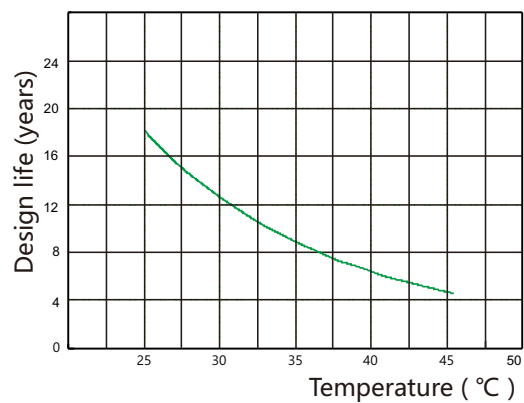

ICS series

ICS-800

Discharge Voltage vs Time Curve (25°C)

Charge Curve (25°C)

Capacity vs temperature curve

Residual Capacity vs Storage Time

Capacity vs OCV curve

Design life vs temperature