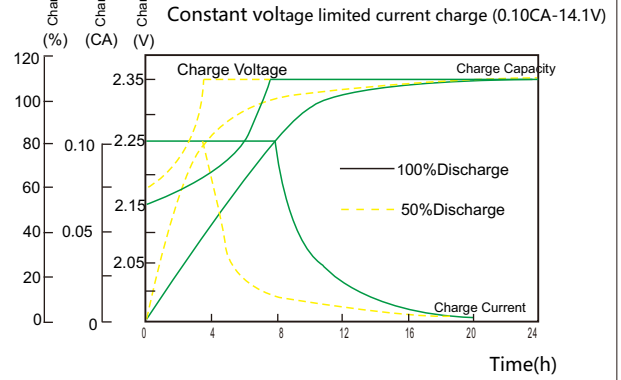

Constant Power Discharge Data Units: Watts per cell (25°C, 77°F)

End voltage per cell	15min	20min	30min	40min	50min	1h	2h	3h	5h	8h	10h
1.65V	1810	1620	1400	1180	1040	880	580	450	325	230	205
1.70V	1680	1540	1280	1100	990	860	550	430	315	220	195
1.75V	1600	1400	1240	1050	960	840	540	420	310	212	185
1.80V	1380	1280	1100	990	860	810	510	410	280	189	160

ICS series

ICS-800

Discharge Voltage vs Time Curve (25°C)

Charge Curve (25°C)

Capacity vs temperature curve

Residual Capacity vs Storage Time

Capacity vs OCV curve

Design life vs temperature