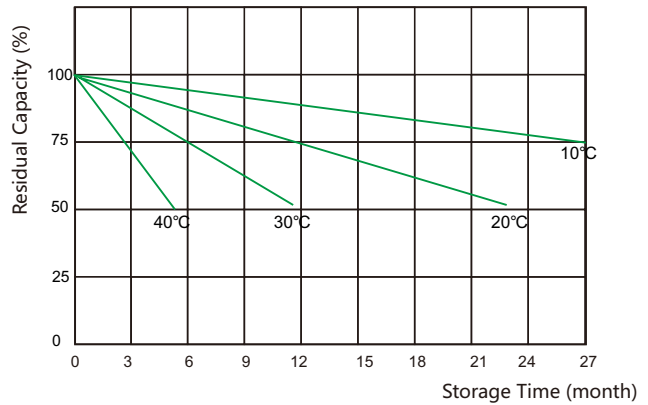

ICS series

ICS-800

Discharge Voltage vs Time Curve (25°C)

Charge Curve (25°C)

Capacity vs temperature curve

Residual Capacity vs Storage Time

Capacity vs OCV curve

Design life vs temperature