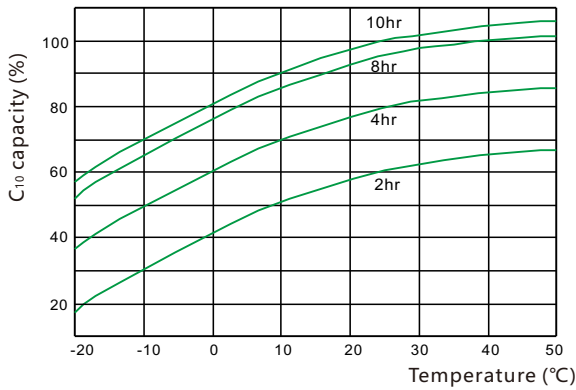

Constant Power Discharge Data Units: Watts per cell (25°C, 77°F)

End voltage per cell	15min	20min	30min	40min	50min	1h	2h	3h	5h	8h	10h
1.65V	1810	1620	1400	1180	1040	880	580	450	325	230	205
1.70V	1680	1540	1280	1100	990	860	550	430	315	220	195
1.75V	1600	1400	1240	1050	960	840	540	420	310	212	185
1.80V	1380	1280	1100	990	860	810	510	410	280	189	160

ICS series

ICS-800

Discharge Voltage vs Time Curve (25°C)

Charge Curve (25°C)

Capacity vs temperature curve

Residual Capacity vs Storage Time

Capacity vs OCV curve

Design life vs temperature