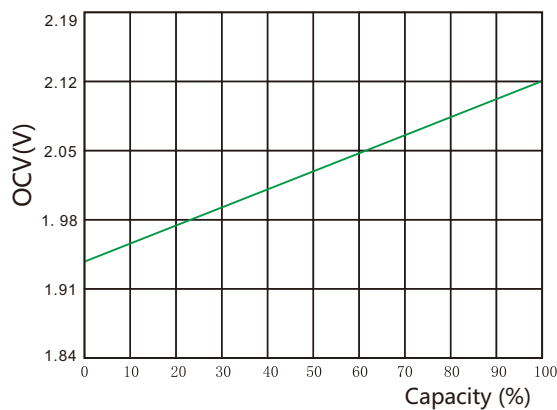

Specifications

Battery Model	ICS-800	
Nominal voltage	2V	
Capacity	800Ah (10HR ,80A, 1.80V, 25°C)	
Approx.Weight	54.5kg	
Internal Resistance	Approx 0.21mΩ	
Max Charge Current Allowed	200A	
Charge Voltage (25°C)	Cycle use	Float use
	2.35V/cell	2.25V/cell
Temperature Ranges	Operation(maximum): -40°C to 55°C (-40°F to 131°F)	
	Operation(recommended): 15°C to 25°C (59°F to 77°F)	
	Storage: -20°C to 40°C (-4°F to 104°F)	
Terminal	M8 Female	
Terminal Hardware	15 ± 1.0 N.m	
Container Material	ABS (V0 optional)	

Dimensions (mm)

Constant Current Discharge Data Units: Amperes (25°C, 77°F)

End voltage per cell	15min	20min	30min	40min	50min	1h	2h	3h	5h	8h	10h
1.65V	960	920	740	640	560	450	275	208	137	95.0	84.0
1.70V	920	860	700	600	540	447	270	205	135	92.0	83.0
1.75V	850	750	650	580	520	443	267	203	133	90.0	82.0
1.80V	750	680	620	540	450	441	265	201	130	88.0	81.0

Constant Power Discharge Data Units: Watts per cell (25°C, 77°F)

End voltage per cell	15min	20min	30min	40min	50min	1h	2h	3h	5h	8h	10h
1.65V	1810	1620	1400	1180	1040	880	580	450	325	230	205
1.70V	1680	1540	1280	1100	990	860	550	430	315	220	195
1.75V	1600	1400	1240	1050	960	840	540	420	310	212	185
1.80V	1380	1280	1100	990	860	810	510	410	280	189	160

ICS series

ICS-800

Discharge Voltage vs Time Curve (25°C)

Charge Curve (25°C)

Capacity vs temperature curve

Residual Capacity vs Storage Time

Capacity vs OCV curve

Design life vs temperature