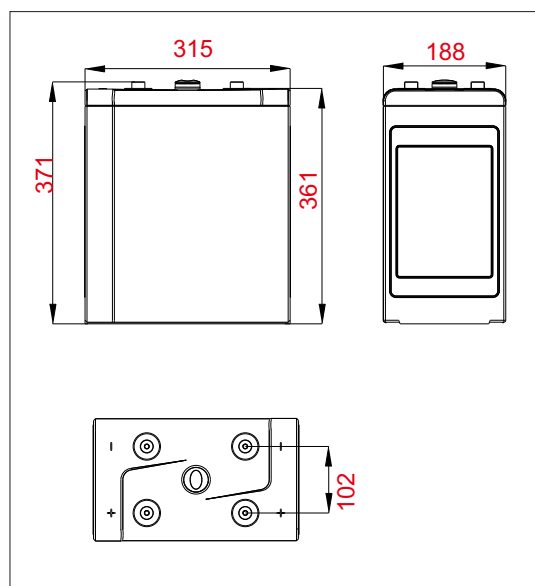

Specifications

Battery Model	ICS-800	
Nominal voltage	2V	
Capacity	800Ah (10HR ,80A, 1.80V, 25°C)	
Approx.Weight	54.5kg	
Internal Resistance	Approx 0.21mΩ	
Max Charge Current Allowed	200A	
Charge Voltage (25°C)	Cycle use	Float use
	2.35V/cell	2.25V/cell
Temperature Ranges	Operation(maximum): -40°C to 55°C (-40°F to 131°F)	
	Operation(recommended): 15°C to 25°C (59°F to 77°F)	
	Storage: -20°C to 40°C (-4°F to 104°F)	
Terminal	M8 Female	
Terminal Hardware	15 ± 1.0 N.m	
Container Material	ABS (V0 optional)	

Dimensions (mm)

Constant Current Discharge Data Units: Amperes (25°C, 77°F)

End voltage per cell	15min	20min	30min	40min	50min	1h	2h	3h	5h	8h	10h
1.65V	960	920	740	640	560	450	275	208	137	95.0	84.0
1.70V	920	860	700	600	540	447	270	205	135	92.0	83.0
1.75V	850	750	650	580	520	443	267	203	133	90.0	82.0
1.80V	750	680	620	540	450	441	265	201	130	88.0	81.0