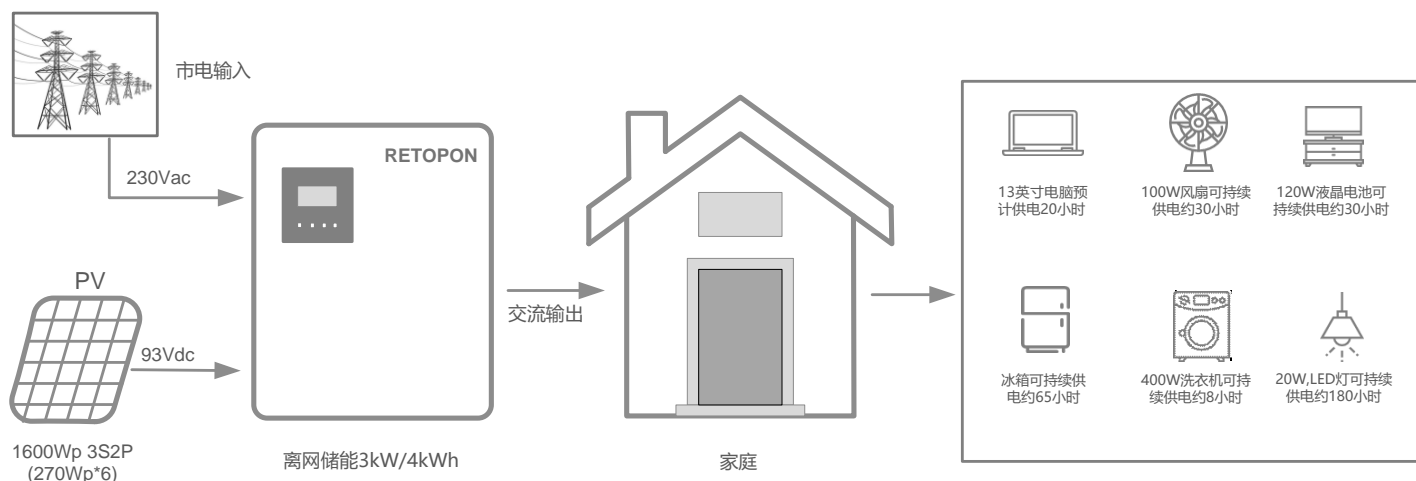

应用场景

最新产品资料请登录公司官网下载 www.retopon.com，或关注公司微信公众号进行查阅

南京涛博能源科技有限公司

电话：025 57016157

地址：江苏省南京市江北新区宁六路 606 号 D 栋 712 室

网址：www.retopon.com

邮箱：postmaster@retopon.com