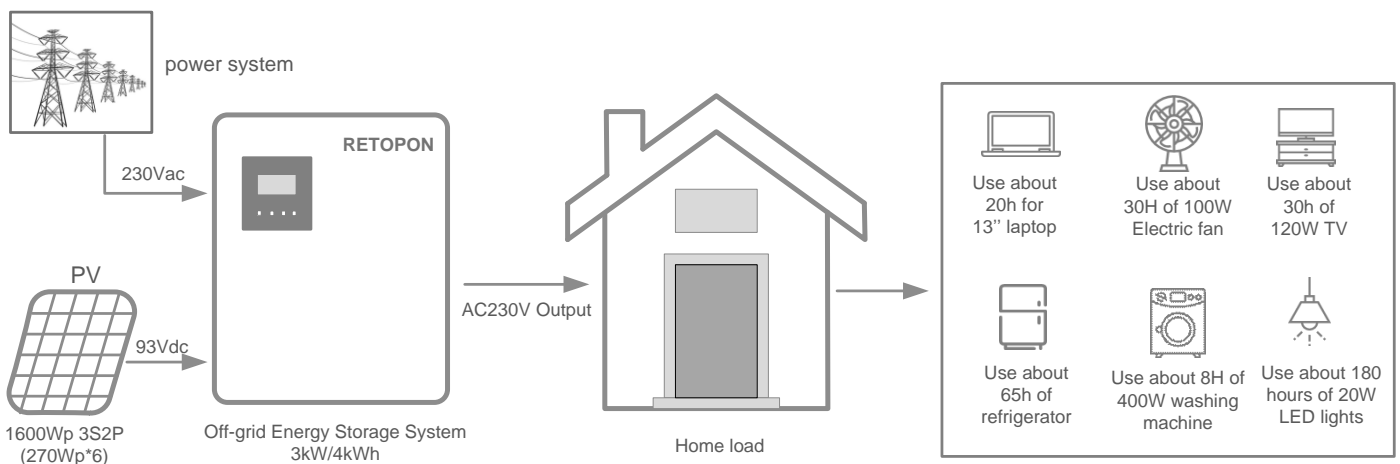

Application Scenario

For the latest product information, please visit the official website: www.retopon.com, or join the company's WeChat Subscription group for more details.

Nanjing Retopon Energy Technology Co.,Ltd

TEL: 0086 25 57016157

ADD: Room 712, Block D, No.606, Ningliu Road, Nanjing Jiangbei New Area

E-mail : postmaster@retopon.com