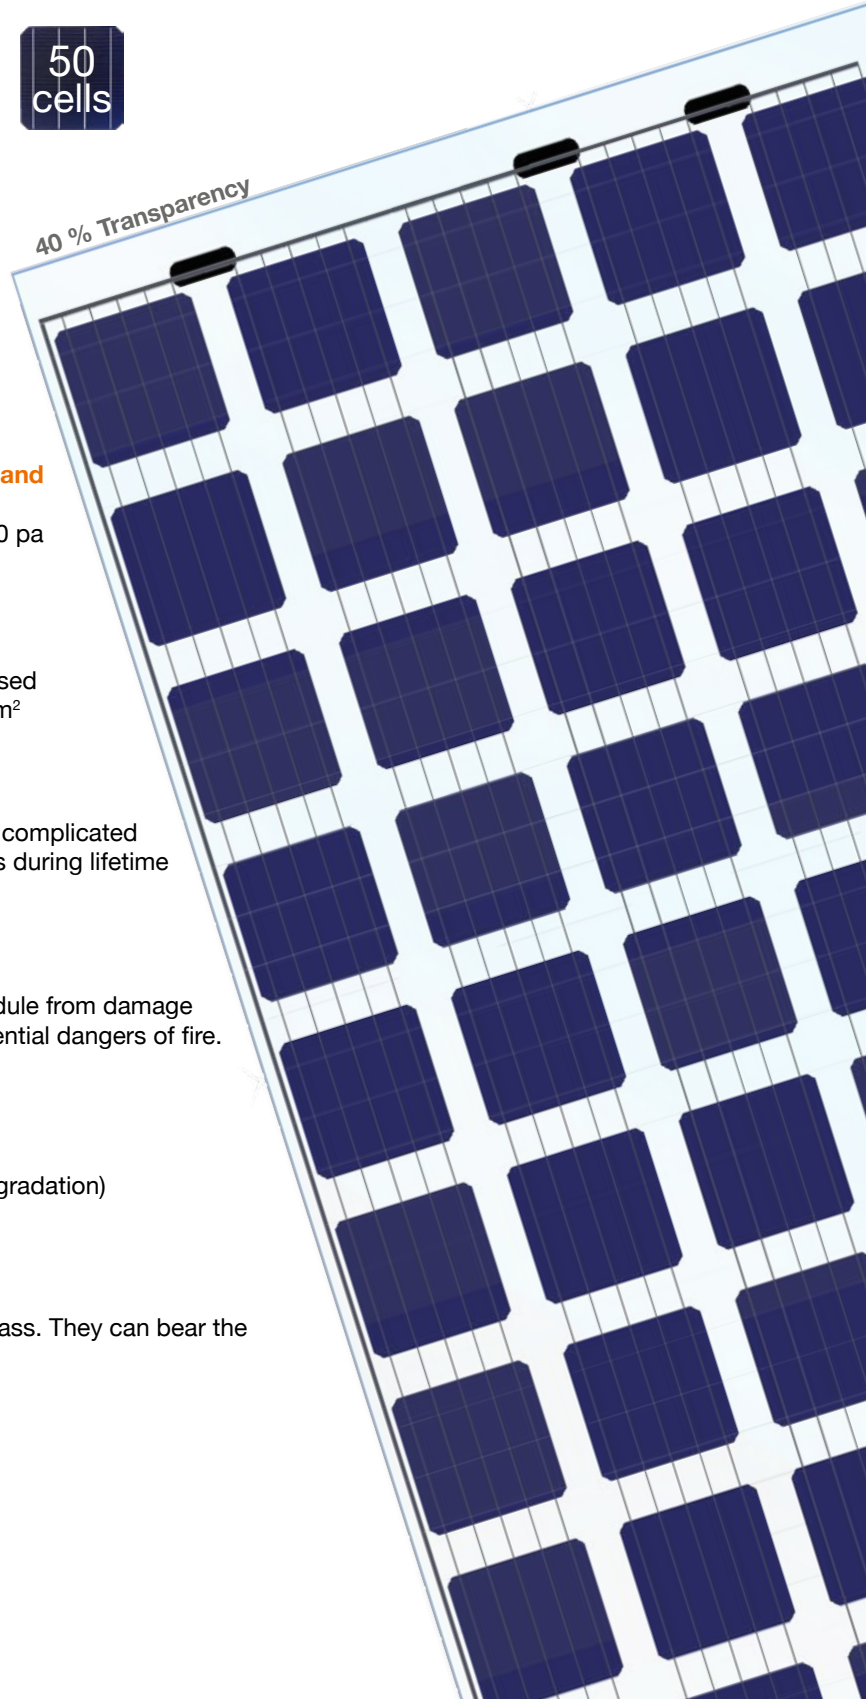

2 mm tempered Solar Glass

Only 2 mm thin double sheets of glass.