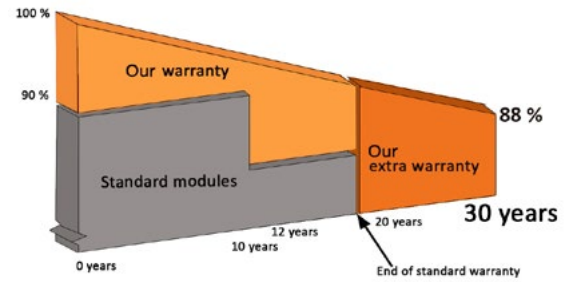

M50 - 260 Wp

- **40% Light Transparency**
- **Double Glass Frameless Design**
- **Extended Warranty**
10 years product warranty
30 years power output warranty

50
cells

Outstanding Performance in case of Wind and Snow Load

Mechanical Specification

Solar Cell	Monocrystalline silicon 6 inches
No. of Cells	50 (5 x 10)
Dimensions Size 1	1980 x 990 x 5 mm (without J-box)
Weight Size 1	24 kg
Front/Back Glass	2 mm heat strengthened glass
Junction Box	IP68 rated
Output Cables	4.0 mm ² , symmetrical lengths (500 mm)
Connectors	MC4 compatible
Fire Safety Class	Class A