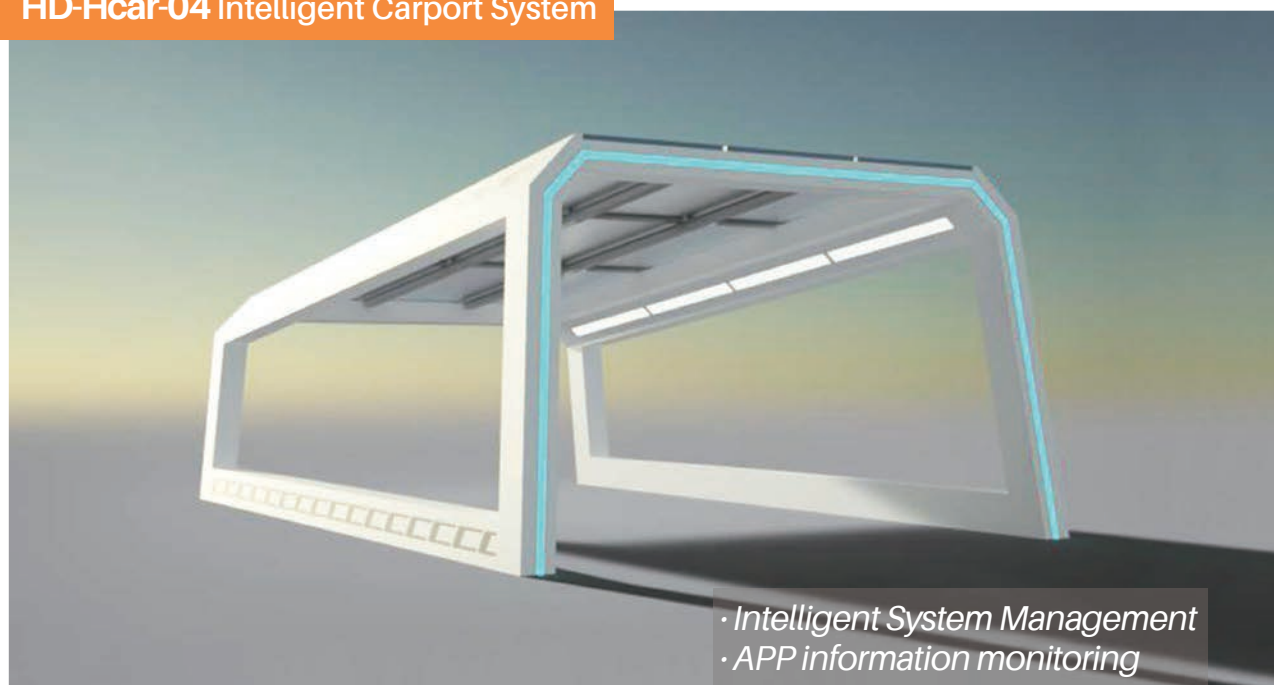

HD-Hcar-04 Intelligent Carport System