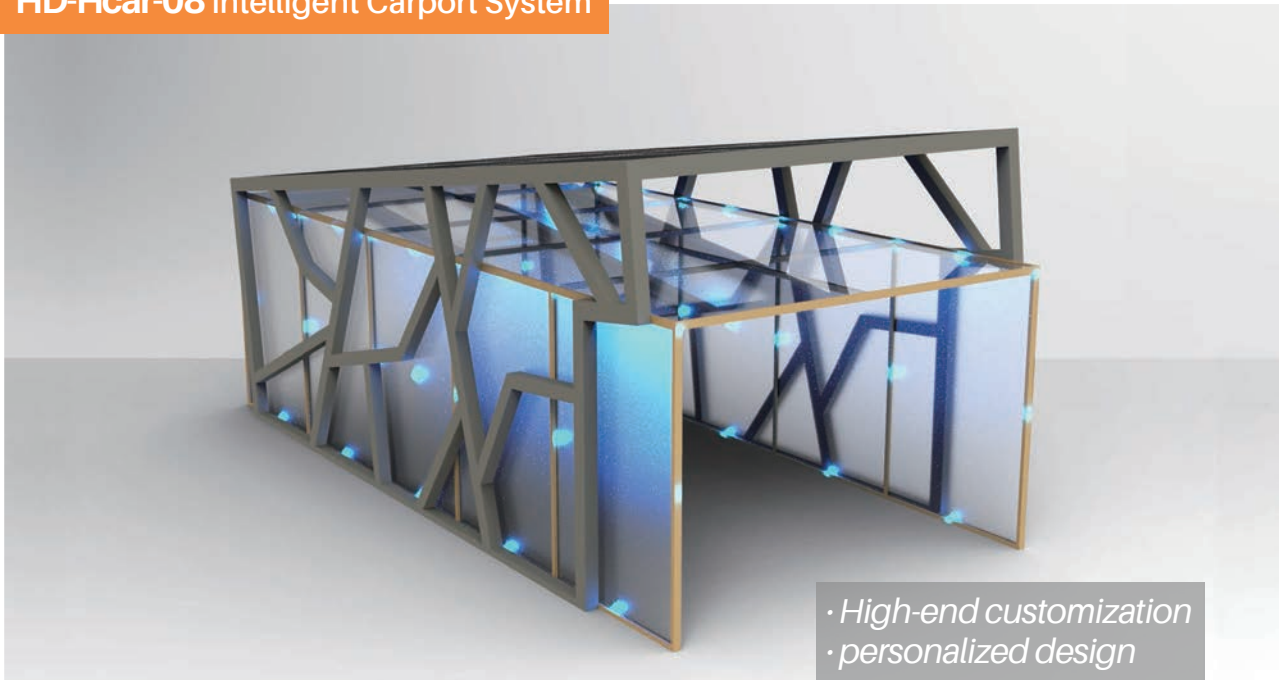

PHOTOVOLTAIC CARPORT SERIES

Safety expert in solar bracket

SOLAR SERVE ANYTIME, ANYWHERE

Industrial, commercial and household photovoltaic carport

The perfect combination of photovoltaic power generation and carport is one of the application of BIPV photovoltaic building integration. Huading HD-Car photovoltaic carport products can not only realize all the functions of traditional carports, but also bring steady green power generation benefits to the owners, achieving the multifunctional and environmental goal. Using high-strength lightweight aluminum alloy and steel structural materials, with professional industrial design, simple, elegant, beautiful, and fashionable, it'll create a new sunny image for the owners.

HD-Hcar-05 Intelligent Carport System

HD-Hcar-06 Intelligent Carport System

HD-Hcar-07 Intelligent Carport System

- Economical and practical
- simple and elegant

HD-Hcar-08 Intelligent Carport System

- High-end customization
- personalized design