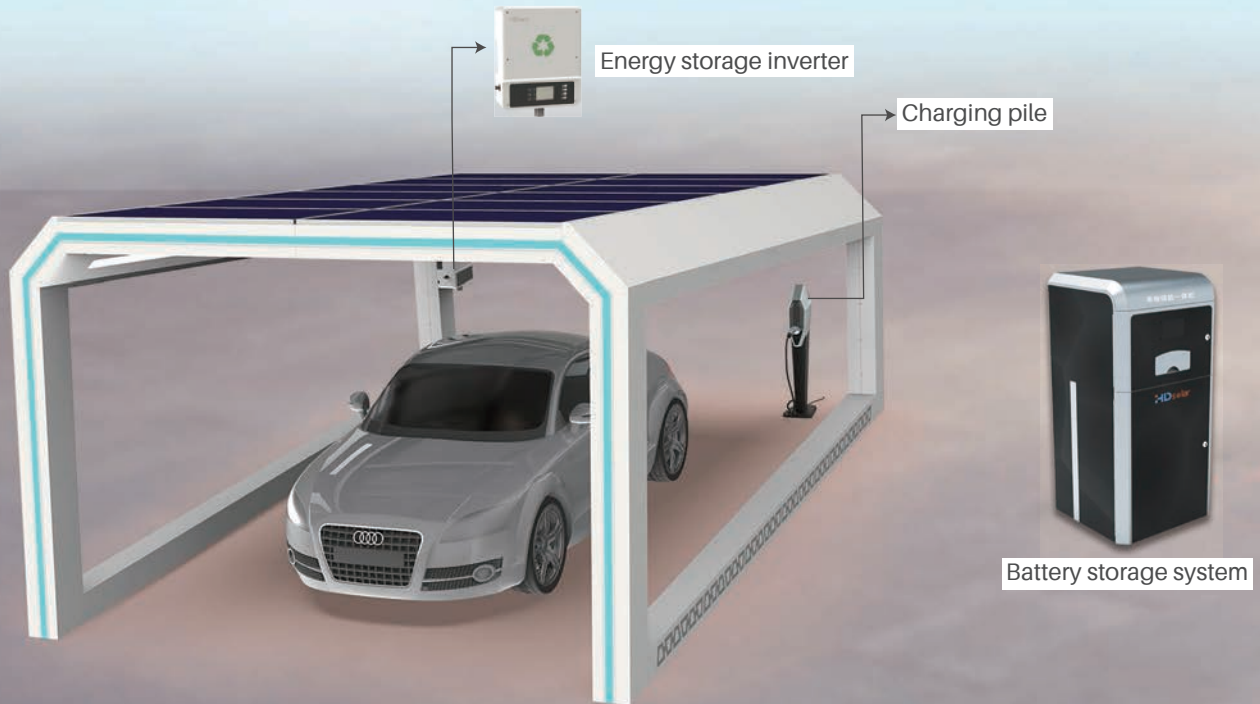

PHOTOVOLTAIC CARPORT SERIES

Safety expert in solar bracket

SOLAR SERVE ANYTIME, ANYWHERE

Industrial, commercial and household photovoltaic carport

The perfect combination of photovoltaic power generation and carport is one of the application of BIPV photovoltaic building integration. Huading HD-Car photovoltaic carport products can not only realize all the functions of traditional carports, but also bring steady green power generation benefits to the owners, achieving the multifunctional and environmental goal. Using high-strength lightweight aluminum alloy and steel structural materials, with professional industrial design, simple, elegant, beautiful, and fashionable, it'll create a new sunny image for the owners.

Household photovoltaic carport

Features:

1 BIPV design concept

The integrated design of light, storage and charging has both power generation and waterproof functions.

2 Intelligent control

APP system information monitoring, multiple working modes and electric intelligent management.