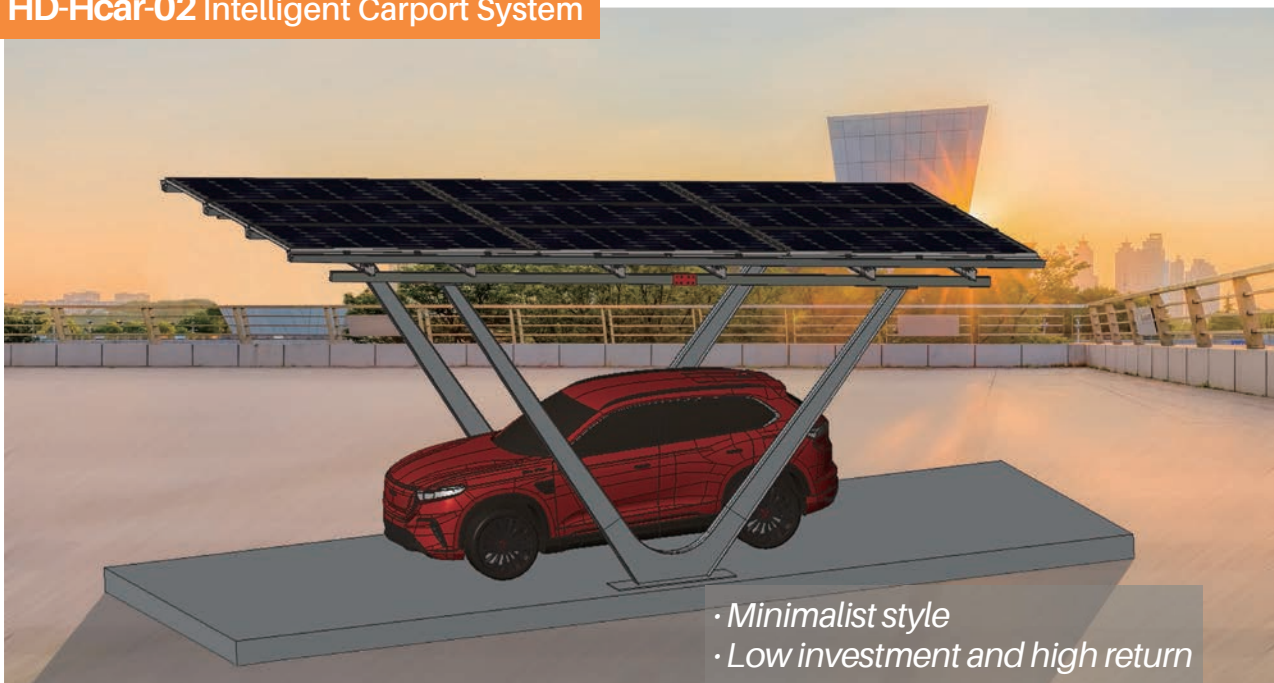

HD-Hcar-02 Intelligent Carport System