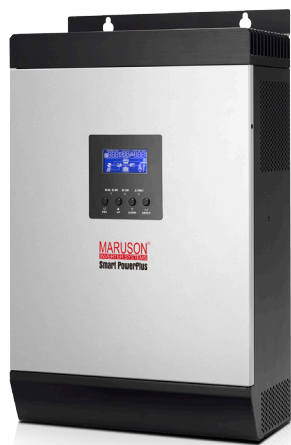

## Smart PowerPlus Series

SPL-2024M / 2048M

SPL-3024P / 3024M

### PARALLEL FEATURE

Parallel feature available with up to 6 units for SPL-3024P / SPL-3024M model only (parallel card and cable are optional)

### FEATURES

- Pure sine wave off-grid inverter
- Built-in PWM or MPPT solar charge controller
- Selectable input voltage range for home appliances and personal computers
- Selectable charging current based on applications
- Configurable AC / Solar input priority via LCD setting
- Compatible to mains voltage or generator power
- Auto restart while AC is recovering
- Overload and short circuit protection
- Smart battery charger design for optimized battery performance
- Cold start function