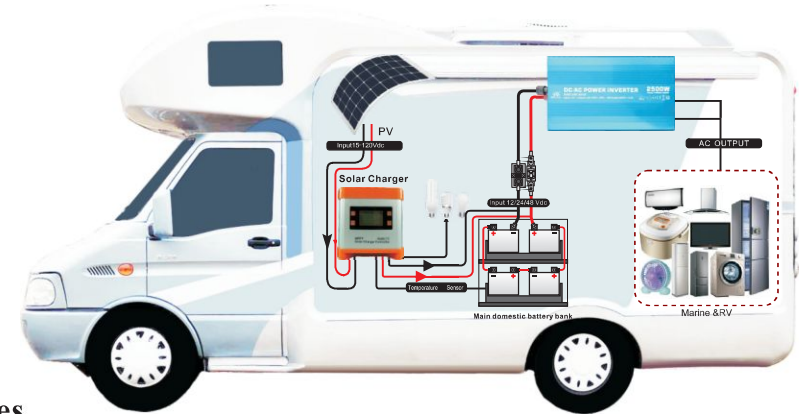

Pure Sine Wave DC to AC Power Inverter

Pure sine wave inverter

12V/24V/48V

Application Diagram

Household Appliance

Marine & RV

Solar System

Office Equipment

TS series 300W to 4000W

Features

- ◎ Pure sine wave output.
- ◎ Rated power range from 300W to 4000W.
- ◎ High surge power.
- ◎ Fully electric protection: Lower voltage alarm&shutdown, over voltage, earth fault, short circuit, over load, soft start, over temperature, polarity reverse.
- ◎ LED digital display function(optional): input voltage, output voltage& power
- ◎ USB port:5V 2.1A
- ◎ Remote control function (optional).
- ◎ Factory default color for case-Blue, the color can according to customer requirement make it.
- ◎ LED indicator:green for power on,red for protection failure.
- ◎ The socket can be choose according to different counties.