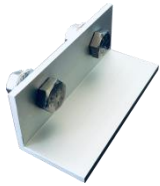

Hanger Bolt for Steel 8x200 (Standard)

Item-Nr.:	4200S
Dimension:	8mm x 200mm
Material:	Stainless Steel A2
Unit:	1 pcs.
Further hanger bolts for steel available on request (Project related)	

Standing Seam Clamp

Item-Nr.:	340501005
Dimension:	100mm x 4mm
Material:	Stainless Steel 1.4301
Unit:	1 pcs.

Round Fold Clamp

Item-Nr.:	3KALZ
Dimension:	57mm x 3mm
Material:	Stainless Steel 1.4301
Unit:	1 pcs.

„Rib-Roof“ Clamp

Item-Nr.:	3ZAMB
Dimension:	80mm x 3mm
Material:	Stainless Steel 1.4301
Unit:	1 pcs.

Profile EASY 40x40

Item-Nr.:	103404
Dimension:	40mm x 40mm
Material:	Aluminium EN AW 6060
Unit:	1 pcs.

Profile EASY 59x59

Item-Nr.:	1036060
Dimension:	59mm x 59mm
Material:	Aluminium EN AW 6060
Unit:	1 pcs.

Profile EASY 60x100

Item-Nr.:	10360100
Dimension:	60mm x 100mm
Material:	Aluminium EN AW 6060
Unit:	1 pcs.

Longitudinal Connector Alu EASY universal