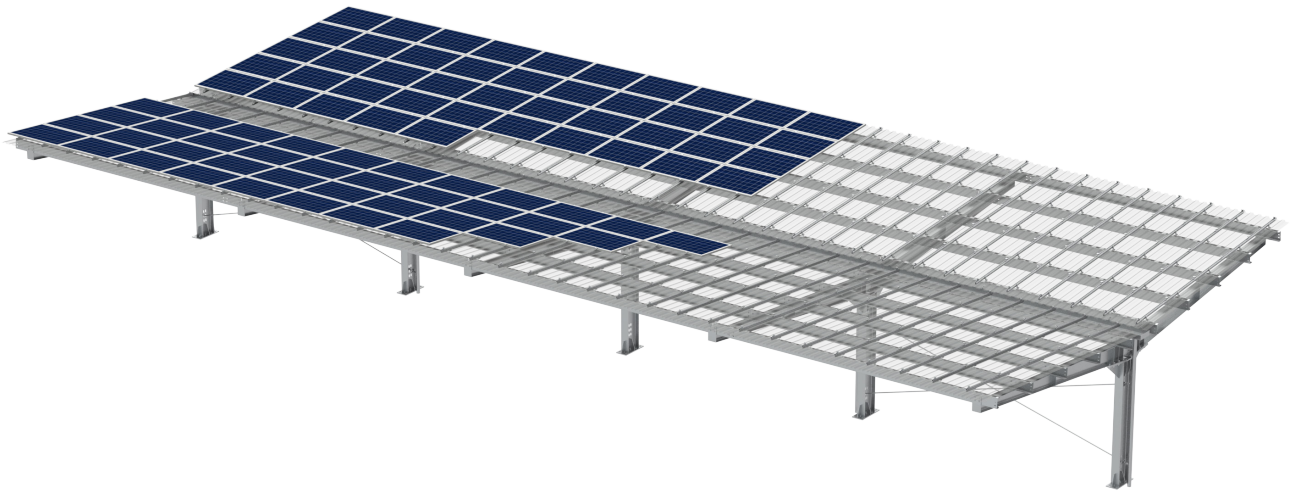

PV-ezRack® ezShade Razor Wings is a steel ground mount system for PV installation, which generates clean solar energy as well as provides shade for parking areas to protect people and vehicles from solar irradiation, snow and rain. The main components are manufactured from high quality Q355B steel and 6005-T5 aluminum to offer a reliable and robust solution.

Main Benefits

- **Customized Solution**

ezShade Razor Wings can offer back to back parking options with flexible panel orientation in portrait or landscape, which help ensure that you will find a suitable solution for almost any region. Varied metal sheets, such as corrugated or trapezoidal sheets, can be selected at the top for waterproof protection.

- **Non-obstructed Car Door Opening**

With the posts positioned at the end of Carport, people can easily drive in and out.

- **Easy and Quick Installation**

Thanks to the single posts and new sectional girders and beams, fewer connectors and fasteners are needed. And the modular design for standard panel sizes allows for even quicker implementation of projects.

Module Orientation	Landscape or Portrait
Module Type	Framed
Wind Load	Below 50m/s
Tilt Angle	5°
Foundation	Concrete
Material	Main Structure: Hot-dip Galvanized Steel Fasteners: SUS 304
Standard	AS NZS 1170.2-2011 EN 1991 JISC 8955-2017 ASCE 7-10
Warranty	12 years