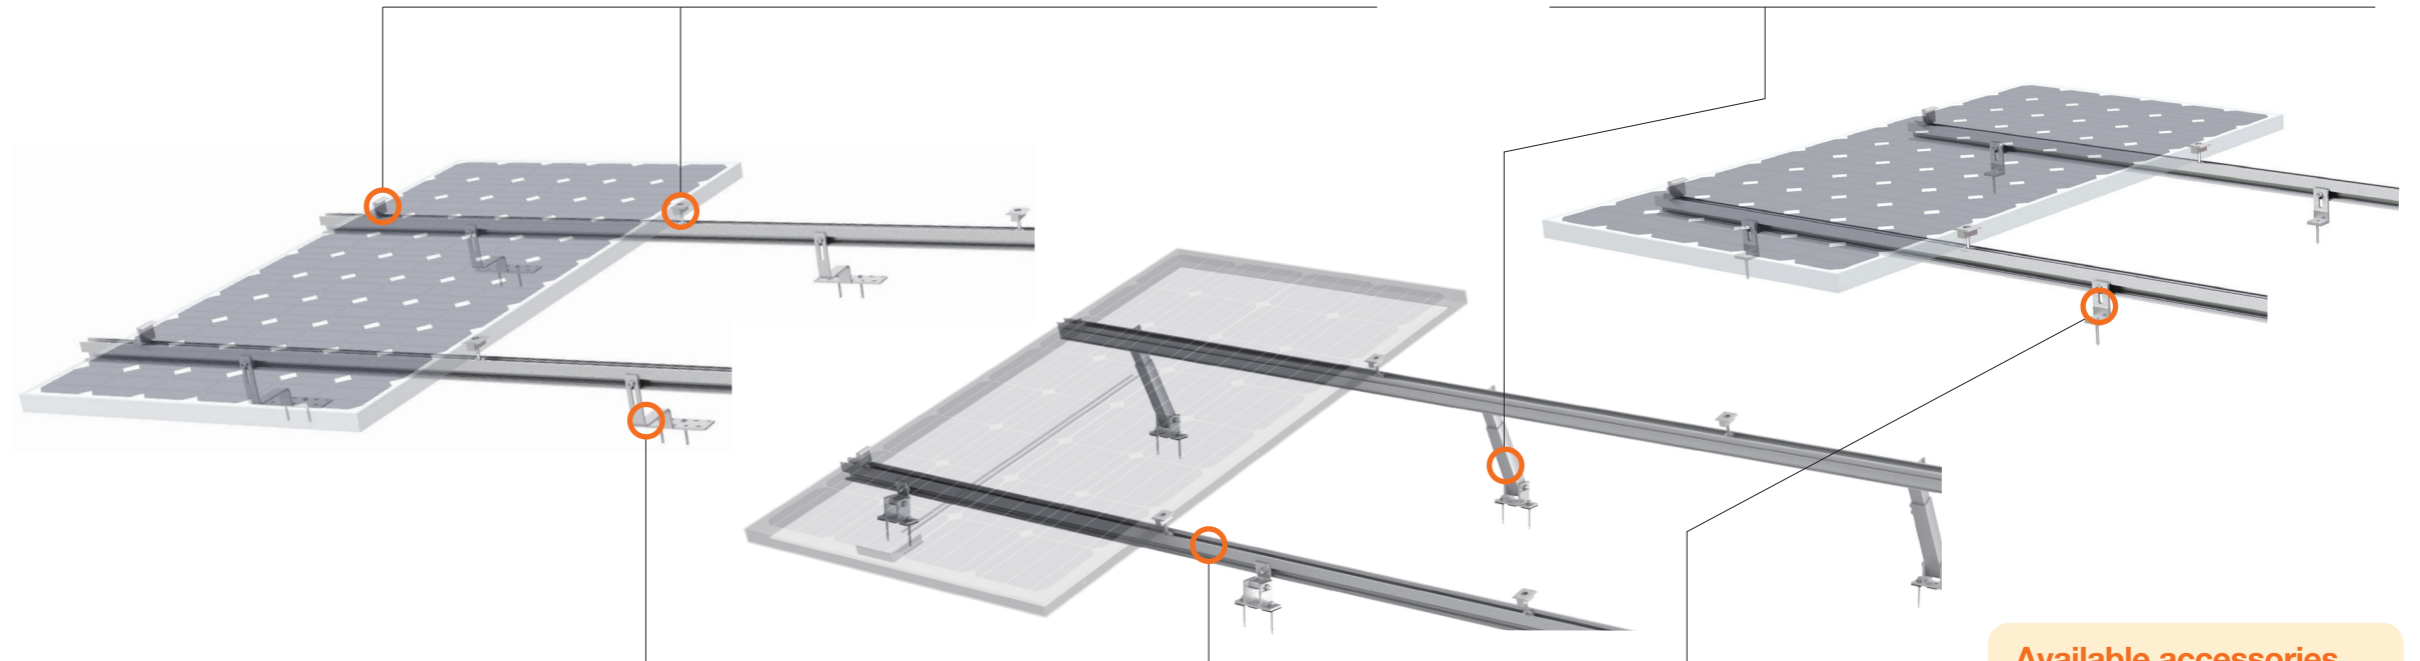

Tile interface

SolarRoof has high quality roof hooks which are suitable for most types of tile roofs. Side mounted or landscape tile interfaces can be used to cater for special mounting needs. Roof hook extenders are also part of the range for installations on high corrugation tiles such as Spanish tiles.

ECO Rail

Specifically developed to achieve larger spans, the SolarRoof ECO-Rail has reduced the number of required fixings. The ECO-Rails have two patented Z-Module channels with one at top for panel mounting and the second on side for connecting to the roof interface. The ECO-Rail comes in 2100, 3150 and 4200mm lengths.