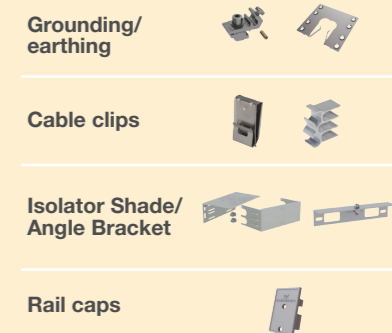

Available accessories

Materials

AL6005-T5 | SUS304

Contact us or one of our qualified resellers for a personalised quotation today.

10 Year Warranty* **Commercial** **Residential**

*see Clenergy PV-ezRack warranty for further details