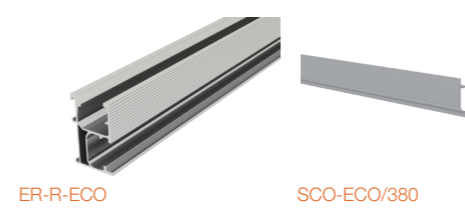

Wide range of tilting

With three adjustable tilt legs, these parts can tilt panels from between 10-60 degrees. Through its innovative design, the tilt legs can cope with all common purlin distances.

Universal

SolarRoof has suitable mid and end clamps for every size of solar panel including frameless, thin film panels or special clamps for cyclonic regions. In the growing range of clamps, cable clips, adapters and accessories you're sure to find the parts you require for your residential rooftop mounting needs.

Tile interface

SolarRoof has high quality roof hooks which are suitable for most types of tile roofs. Side mounted or landscape tile interfaces can be used to cater for special mounting needs. Roof hook extenders are also part of the range for installations on high corrugation tiles such as Spanish tiles.

ECO Rail

Specifically developed to achieve larger spans, the SolarRoof ECO-Rail has reduced the number of required fixings. The ECO-Rails have two patented Z-Module channels with one at top for panel mounting and the second on side for connecting to the roof interface. The ECO-Rail comes in 2100, 3150 and 4200mm lengths.